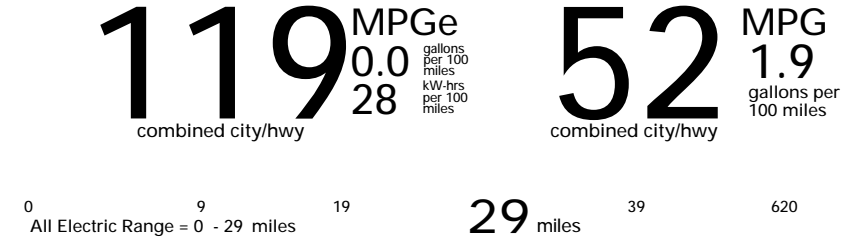

2021 IONIQ PHEV LIMITED

*Electric when you want it. Hybrid when you need it.
A Roomy interior With Brilliant Styling*

SOLD TO: ME009   **SHIPPED TO: ME009**
DARLING'S HYUNDAI AUGUSTA
217 OLD WINTHROP ROAD
AUGUSTA ME 04330

VIN: KMHCX5LDXMU250280
MODEL: N05C2FPT
ENGINE: G4LEMU097878
PORT OF ENTRY: PH
EXTERIOR COLOR: STELLAR SILVER
INTERIOR/SEAT COLOR: BLACK/BLACK
TRANSPORT: TRUCK
ACCESSORY WEIGHT: 9 lbs./ 4 kgs.
EMISSIONS: This vehicle meets emissions requirements in all 50 states and is a CARB certified Transitional Zero Emission Vehicle

GOVERNMENT 5-STAR SAFETY RATINGS

This vehicle has not been rated by the government for overall vehicle score, frontal crash, side crash or rollover risk.

Source: National Highway Traffic Safety Administration (NHTSA).
www.safercar.gov or 1-888-327-4236

Fuel Economy Midsize Cars range from 14 to 142 MPGe. The best vehicle rates 141 MPGe.

Charge Time: 2.25 hours (240V)

You save
$4,250
in fuel costs over 5 years compared to the average new vehicle.

Annual fuel cost
$650

Fuel Economy & Greenhouse Gas Rating (tailpipe only)   Smog Rating (tailpipe only)

This vehicle emits 74 grams CO₂ per mile. The best emits 0 grams per mile (tailpipe only). Producing and distributing fuel & electricity also create emissions; learn more at fueleconomy.gov.

STANDARD FEATURES:
AMERICA'S BEST WARRANTY
5-year/60,000-mile New Vehicle Warranty INCLUDED
10-year/100,000-mile Powertrain Warranty INCLUDED
10-year/100,000-mile Hybrid System Components Warranty INCLUDED
10-year/100,000-mile Hybrid Battery Warranty INCLUDED
7-year/Unlimited-mile Anti-perforation Warranty INCLUDED
3-year/36,000-mile Complimentary Maintenance INCLUDED
*5-year/Unlimited-mile Roadside Assistance INCLUDED
**Limited warranties, see dealer for details

ADVANCED SAFETY TECHNOLOGY
*Forward Collision Avoidance-Assist INCLUDED
*Pedestrian And Cyclist Detection INCLUDED
*Highway Driving Assist INCLUDED
*Parking Distance Warning - Forward INCLUDED
*Parking Distance Warning # Reverse INCLUDED
*Lane Keeping Assist INCLUDED
*High Beam Assist INCLUDED
*Driver Attention Warning INCLUDED
*Lane Following Assist INCLUDED
*Blind-Spot Collision Warning (BCW) INCLUDED
*Rear Cross-Traffic Collision Warning (RCCW) INCLUDED
*Rearview Camera with Dynamic Parking Guidelines INCLUDED

POWERTRAIN TECHNOLOGY
*1.6L GDI Atkinson Cycle 4-Cylinder Hybrid Engine INCLUDED
*Permanent Magnet Synchronous Motor (44.5 kW) INCLUDED
*Combined Hybrid System Power 139 HP INCLUDED
*6-Speed EcoShift® Dual Clutch Automatic Transmission INCLUDED
*8.9 kWh Lithium-Ion Polymer Battery & 120V Charge Cable INCLUDED

EXTERIOR
*16-Inch Eco-Spoke Alloy Wheels and 205/55R16 Tires INCLUDED
*Power Tilt-and-Slide Sunroof INCLUDED
*LED Headlights & LED Taillights INCLUDED
*Power-Folding Side Mirrors w/ Puddle Lamp INCLUDED
*Chrome Door Handles w/ Door Handle Approach Lights INCLUDED

COMFORT & CONVENIENCE
*Smart Cruise Control w/ Stop & Go INCLUDED
*Electric Parking Brake INCLUDED
*7-inch TFT LCD Instrument Cluster Display INCLUDED
*Leather Seating Surfaces INCLUDED
*Stainless Steel Door Sill Plates INCLUDED
*Power Driver Seat w/ Lumbar Support INCLUDED